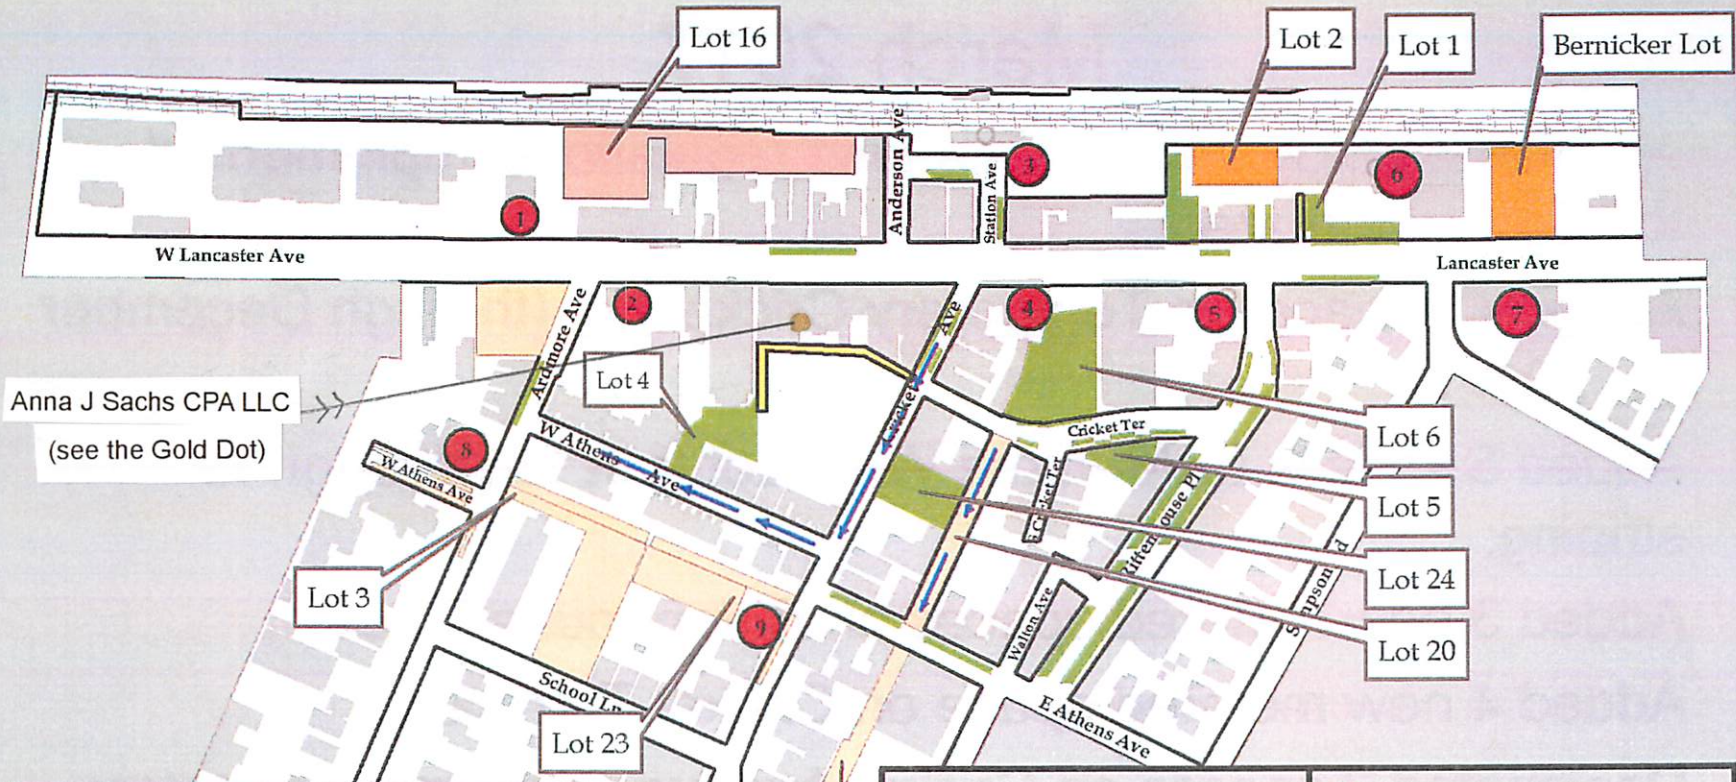

# ARDMORE PARKING MAP

**Legend**

**Parking Types**

- Permit Parking only
- Short-term Metered Parking (2 Hr)
- Short & Long Term Metered Parking AND Permit Parking
- Free Parking Available Evenings after 4 PM and All Day Saturday and Sunday: Township Employee Parking Weekdays
- 15 Min. Parking: Loading and Unloading Only
- One-way Traffic Direction

\* Two (2) 15-Min. Max. Meters available in 1st block of Cricket Ave

**Parking Lots**

Lot 1	Public Safety Building
Lot 2	Athensville
Lot 3	Ardmore Post Office
Lot 4	Cricket
Lot 5	Cricket Terrace
Lot 6	Schauffele Plaza
Lot 16	Ardmore West
Lot 20	Athens Avenue North
Lot 21	Athens Avenue South
Lot 23	Cricket Avenue South
Lot 24	Cricket Avenue
Lot	Bernicker Lot

**Key Locations**

1	McDonald's
2	Bryn Mawr Trust
3	Ardmore Train Station
4	Bella Italia Pizza
5	Santander Bank
6	Township Administration Building
7	St. Coleman's Catholic Church
8	Ardmore Post Office
9	John Henry's Pub